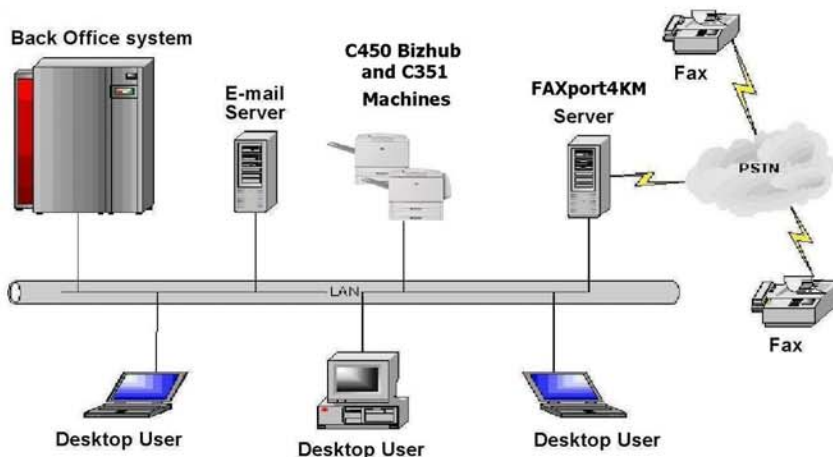

FAXport4KM Typical Configuration