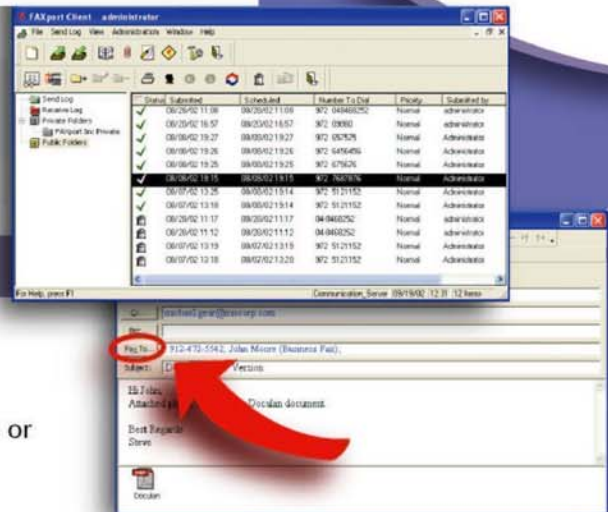

FAXport4km Benefits the User Tremendously

Complete Desktop Integration

Allows users to send and receive faxes directly from e-mail clients or from Windows applications.

Minimum Need for User Training

Through the addition of a "Fax To" button, sending a fax from Microsoft Outlook is as easy as sending e-mail.

Multi-platform Capability

Enables faxing from Microsoft Exchange, Lotus Notes/Domino, Citrix WinFrame and MetaFrame, and Microsoft Terminal Server, as well as, Windows XP, NT, and 2000 operating systems.

Supports legacy platforms

When powered by TRANSport, FAXport4hp enables automatic delivery of mission-critical documents from legacy platforms, such as: Open VMS, Unix / Linux, NT, AS/4000, IBM Mainframes, DOS / Novell.

Inbound faxing and Routing

Dialed Number ID (DNIS) and DID support, routes incoming faxes directly to the recipients' desktops. This allows the user to get secure faxes anywhere, anytime, any place, and on any device.

Print Messages & e-mail on remote fax machines

FAXport4hp offers comprehensive printing solutions from wireless devices to any fax machine, when powered by SMSport.

Fax Broadcasting

Fax broadcasting with mail-merge capabilities is easy to use, fast, and efficient.

Through integrating FAXport4km with e-mail and the most common applications, FAXport4km becomes a part of everyday activities.