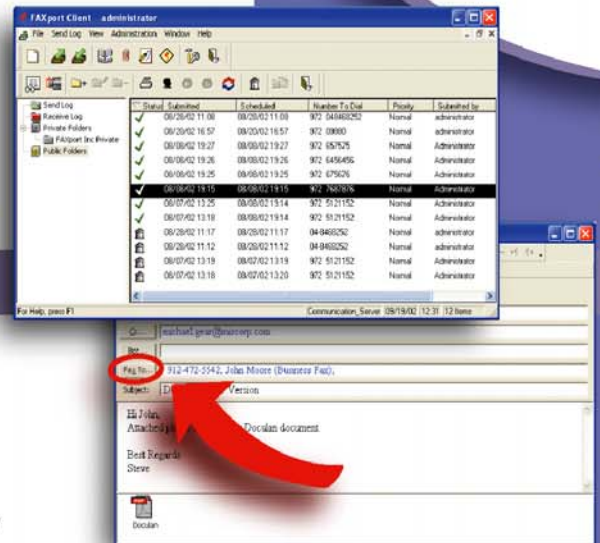

IP Fax Messaging For Lotus Notes/Domino

FAXport IP Fax Messaging software allows users from their desktop and anywhere on the network—to prepare, preview, send, and receive faxes.

FAXport is a feature-rich technology that provides economical network faxing capabilities and improved productivity.

Through integrating FAXport with Lotus Notes/Domino server, FAXport becomes a part of everyday activities. FAXport is a feature rich technology that provides economical network faxing capabilities and improved productivity, eliminating the need for dedicated fax machines and phone lines. FAXport's Lotus Notes/Domino Connector supports all versions of Lotus Notes/Domino servers.